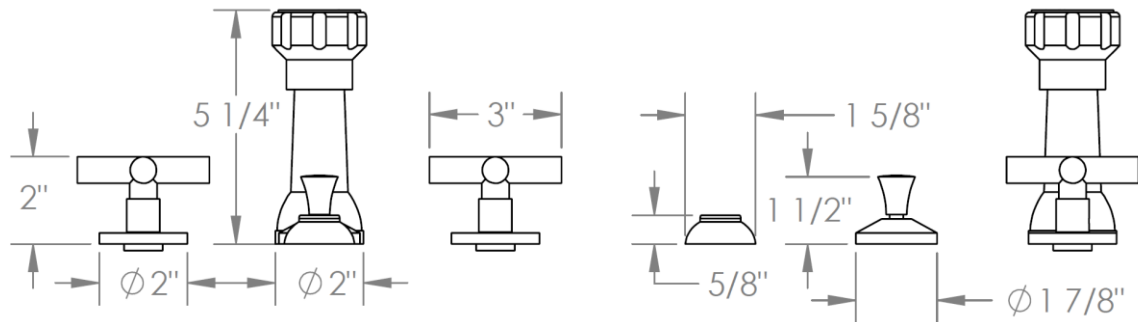

23-4-L8
Deck Mounted Bidet

Meets the applicable requirements of ASME A112.18.1-2005/CSA B125.1-05, entitled "Plumbing Supply Fittings"

23-4-L9
Deck Mounted Bidet

Meets the applicable requirements of ASME A112.18.1-2005/CSA B125.1-05, entitled "Plumbing Supply Fittings"