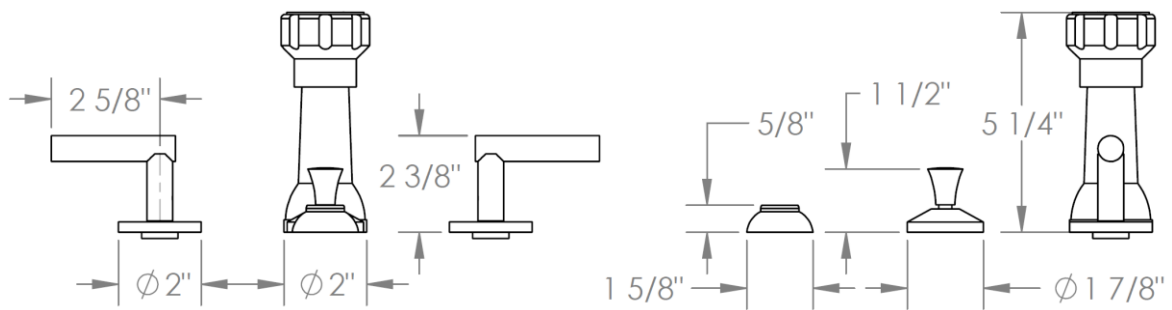

23-4-L8
Deck Mounted Bidet

Meets the applicable requirements of ASME A112.18.1-2005/CSA B125.1-05, entitled "Plumbing Supply Fittings"

23-4-L9
Deck Mounted Bidet

Meets the applicable requirements of ASME A112.18.1-2005/CSA B125.1-05, entitled "Plumbing Supply Fittings"